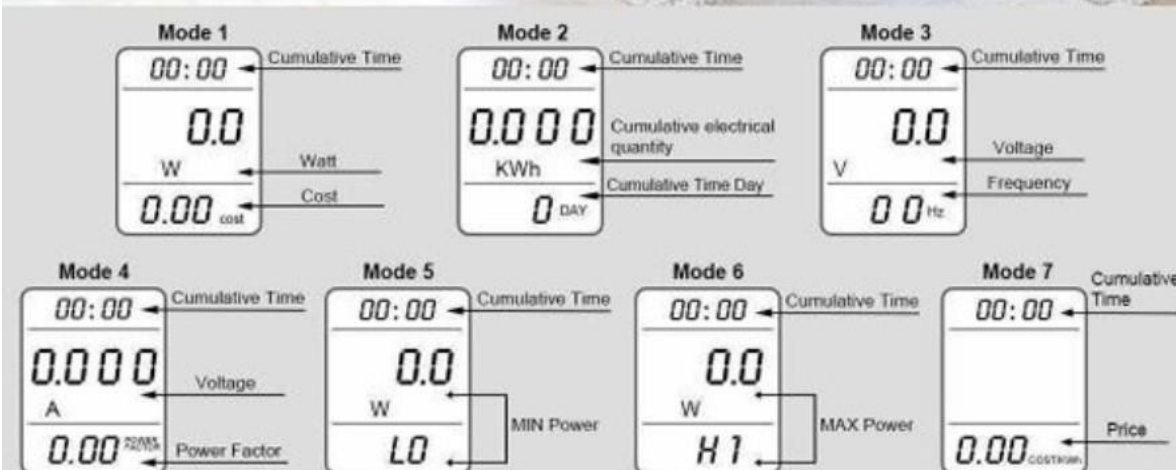

## Specifications:

Operating voltage:	230V 50Hz for UK plug
Operating current:	Max.13A for UK plug
Wide voltage range:	230V - 250V for UK plug
Timing display range:	0 second to 9999 days
Wattage display (watts):	0W to 3680W
Voltage display range:	0V to 9999V
Current display (amps):	0.0 to 16.0A
Frequency display:	0Hz to 9999Hz
Minimum wattage display range:	0.0W to 3680W
Maximum wattage display range:	0.0W to 3680W
Price display range:	0.00KWH to 99.99KWH
Total kilowatt-hour and cost display:	0.000KWH to 9999KWH
DIY supplies:	electric
Product size:	15.5 x 7.3 x 7.5cm (6.1 x 2.9 x 3inch)
Package size:	16 x 8 x 8.5cm (6.3 x 3.1 x 3.3inch)
Plug:	type UK
Colour:	white

## POWER METER

Seven Measuring Mode  
Save energy Save money

### Accurate measurement

Stems from a more stable inner

ACCURACY  
STABLE  
...

Large-scale integrated circuits  
(reasonable circuit layout)

Built-in rechargeable battery  
Power off memory, power storage,  
avoid frequent replacement