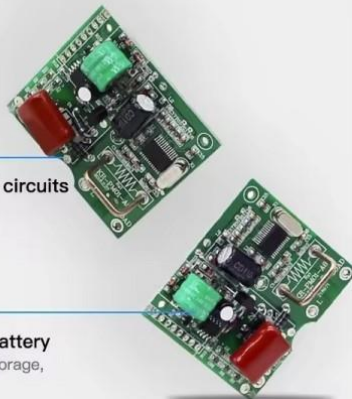

## POWER METER

Seven Measuring Mode  
Save energy Save money

### Accurate measurement

Stems from a more stable inner

ACCURACY  
STABLE  
...

Large-scale integrated circuits  
(reasonable circuit layout)

Built-in rechargeable battery  
Power off memory, power storage,  
avoid frequent replacement

### Smart machine

Enjoy more convenient operation

ENJOY  
COMFORTABLE  
...

Large screen display  
Break the traditional design, say  
goodbye to the small screen

0.001 depth measurement  
Power factor of electricity bill, electricity  
bill can be accurate to 0.001